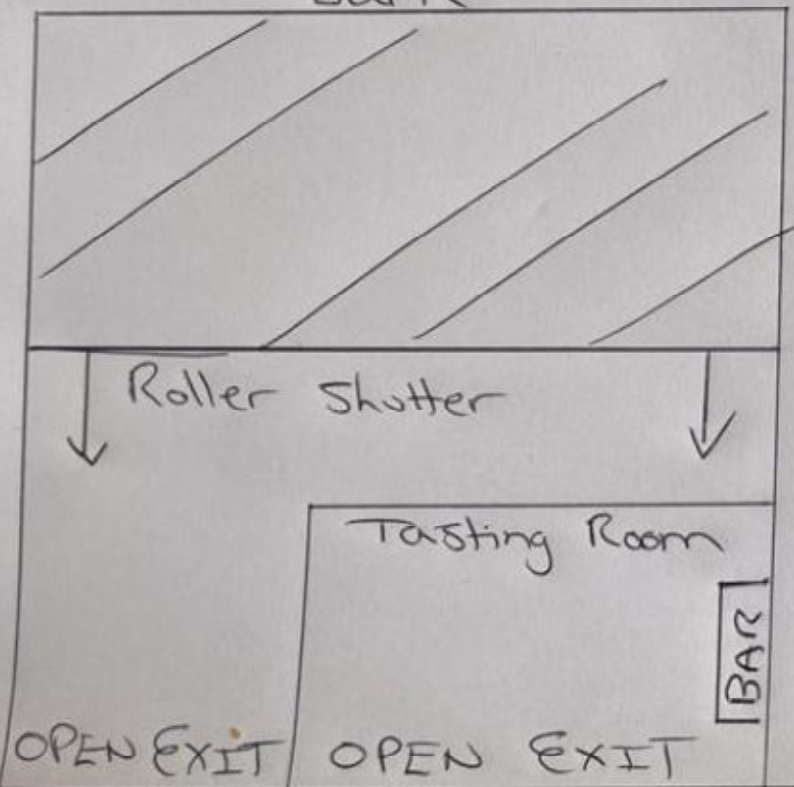

Appendix 1 plan

Large Atcost Arigultural Barn

- Tasting Room will be 6m x 6m within Agricultural Barn Not yet Built.
- No Internal walls as yet
- Access via large rolling Shutter door that will remain Open.
- Only Licensable activity will be Sale of alcohol
- No fixed structures as yet but tables + chairs in due course
- No gaming machines, pool table, no kitchen, raised area or steps
- Portable hoo outside
- Fire extinguishes located around + outside tasting room.